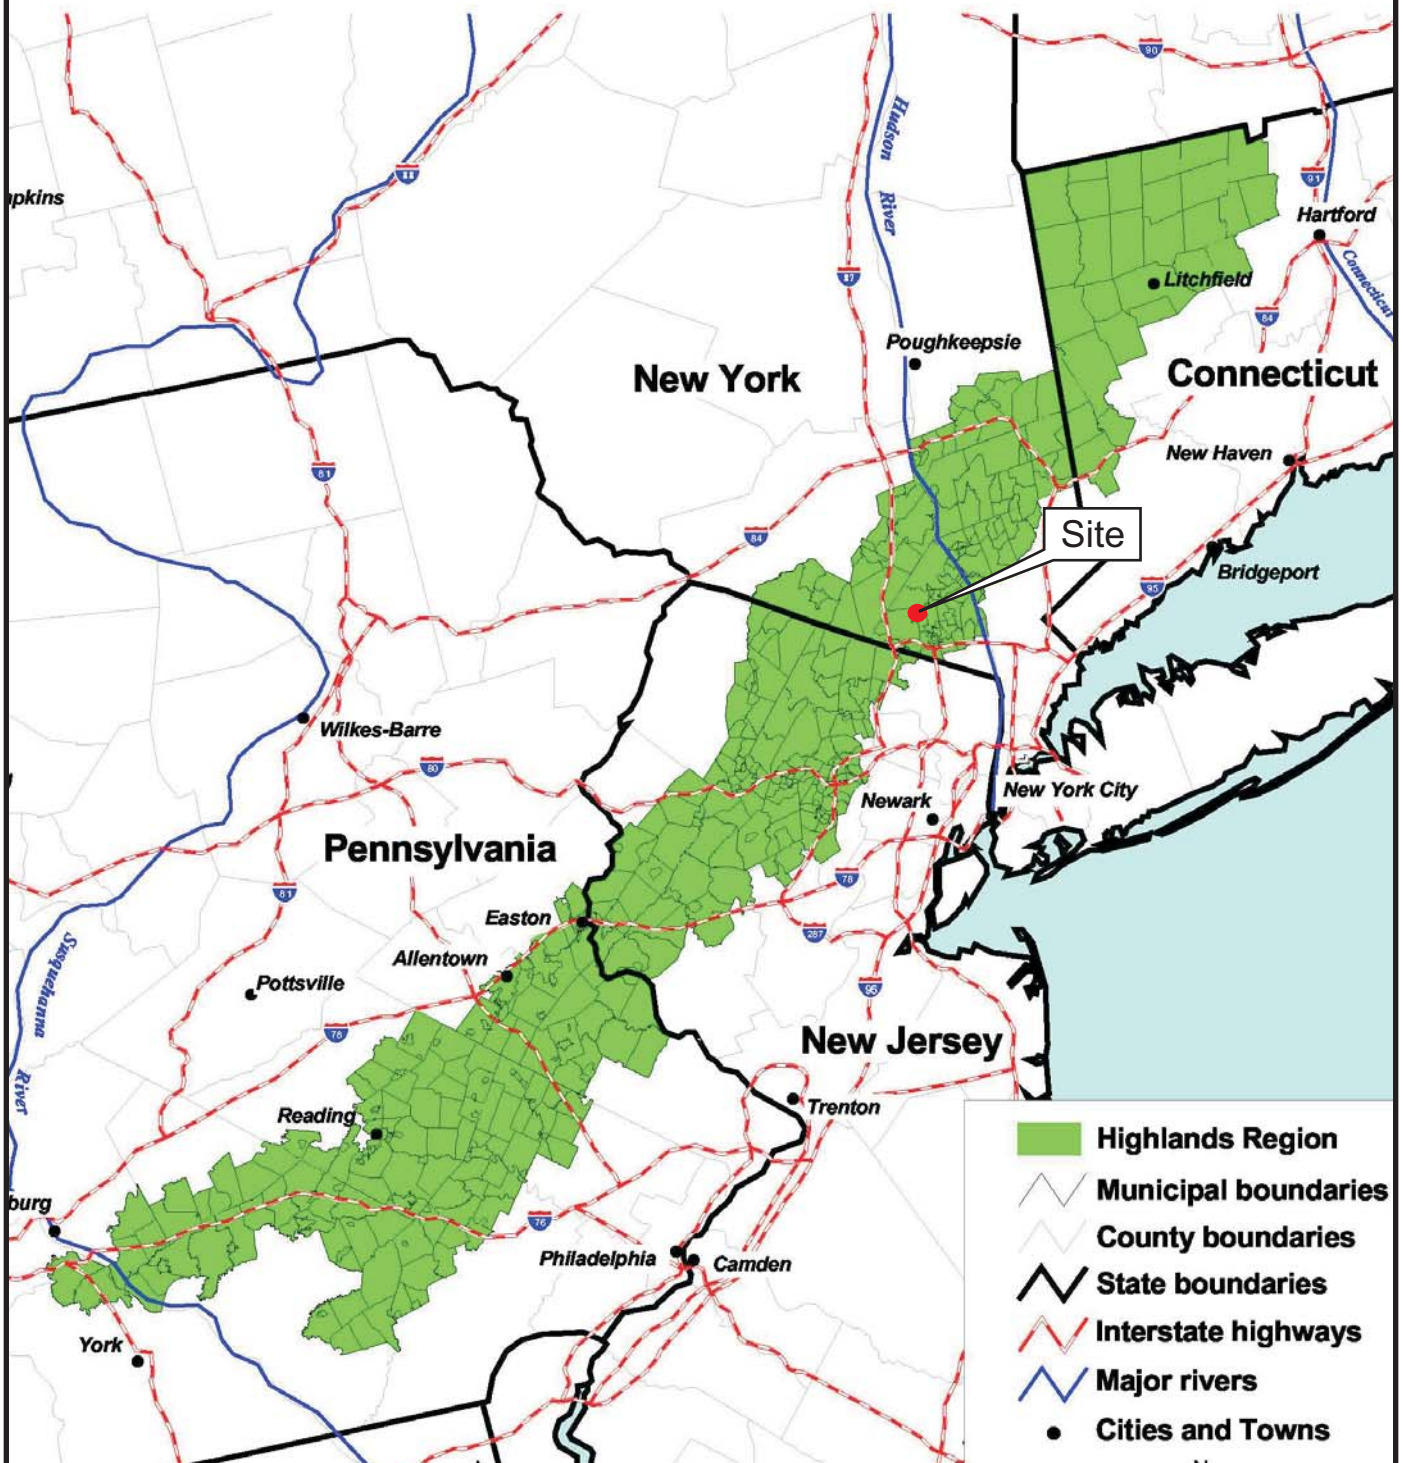

# Highlands Region PA-NJ-NY-CT

- Highlands Region
- Municipal boundaries
- County boundaries
- State boundaries
- Interstate highways
- Major rivers
- Cities and Towns

FS EQ: MinisceongoParkHighlands.cdr

Figure 3.4-4: Site Location in Highlands Region

Minisceongo Park

Town of Haverstraw & Ramapo, Rockland County, New York

Base Map: Rutgers University, Grant F. Walton Center

for Remote Sensing and Spatial Analysis (CRSSA)